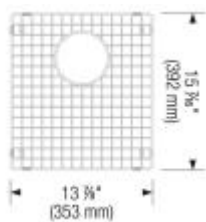

Optional Accessories

Stainless Steel Sink Grid
406454