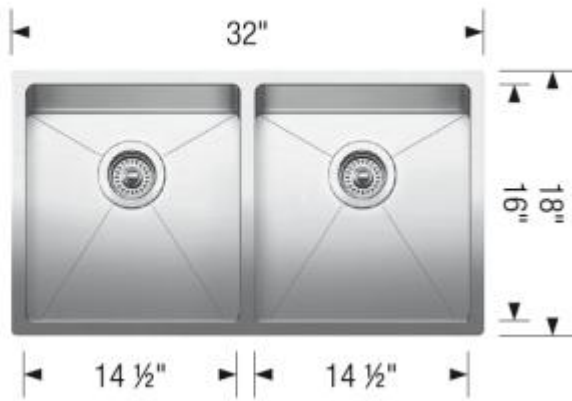

Top View

Scope of supply

---

3 1/2" (90 mm) stainless steel strainers, clips, template

Design tips

Width of base unit : 915 mm

Bowl depth: 9" (230 mm) / 9" (230 mm)

Depending on cabinet construction, a different cabinet size may be required. Consult the cabinet manufacturer.

Faucets

Optional Accessories