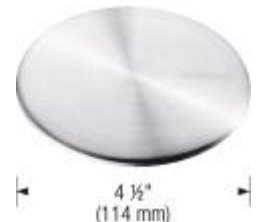

3/2" CapFlow strainer cover
Stainless steel (fits all BLA
strainers)
517666